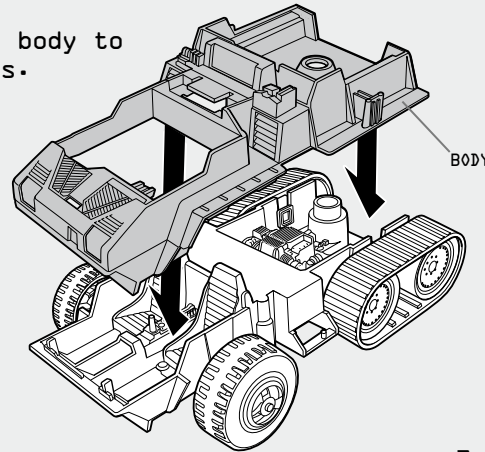

WARNING:

CHOKING HAZARD—Small parts.
Not for children under 3 years.

AGES 4+

24730/24728 ASST.

SOME ASSEMBLY REQUIRED. NO TOOLS NEEDED.

ASSEMBLY:

1. Slide tabs on each track onto sides of chassis as shown.

2. Snap tires on axles on chassis.

3. Attach body to chassis.

4. Attach turret and missile launcher to vehicle.

5. Attach steering wheel to vehicle.

6. Attach windshield to vehicle.

7. Attach wiper to windshield.

8. Attach rear panel to vehicle.