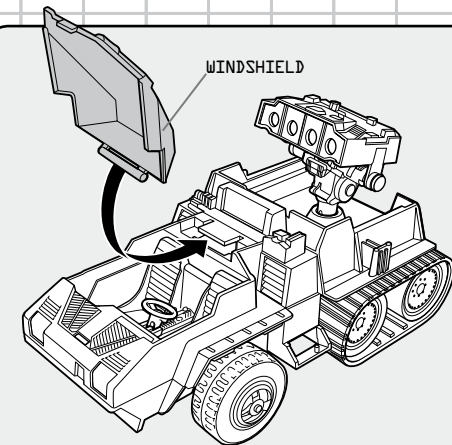

WARNING:

CHOKING HAZARD—Small parts.
Not for children under 3 years.

AGES 4+

24730/24728 ASST.

SOME ASSEMBLY REQUIRED. NO TOOLS NEEDED.

ASSEMBLY:

1. Slide tabs on each track onto sides of chassis as shown.

2. Snap tires on axles on chassis.

3. Attach body to chassis.

4. Attach turret and missile launcher to vehicle.

5. Attach steering wheel to vehicle.

6. Attach windshield to vehicle.

7. Attach wiper to windshield.

8. Attach rear panel to vehicle.