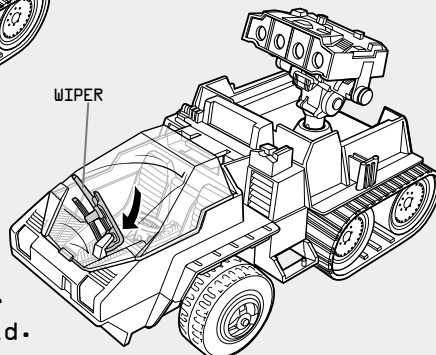

WARNING:

CHOKING HAZARD—Small parts.
Not for children under 3 years.

AGES 4+

24730/24728 ASST.

SOME ASSEMBLY REQUIRED. NO TOOLS NEEDED.

ASSEMBLY:

1. Slide tabs on each track onto sides of chassis as shown.

2. Snap tires on axles on chassis.

3. Attach body to chassis.

4. Attach turret and missile launcher to vehicle.

5. Attach steering wheel to vehicle.

6. Attach windshield to vehicle.

7. Attach wiper to windshield.

8. Attach rear panel to vehicle.