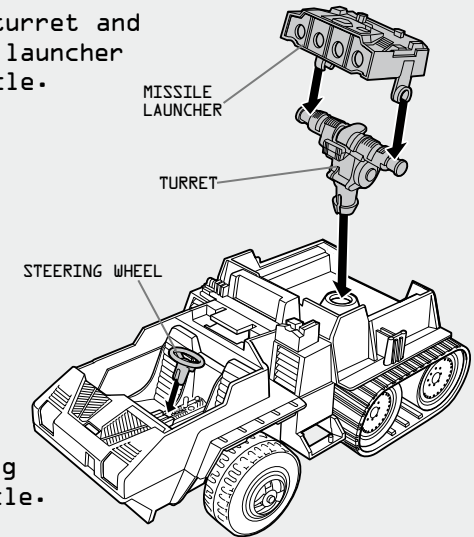

WARNING:

CHOKING HAZARD—Small parts.
Not for children under 3 years.

AGES 4+

24730/24728 ASST.

SOME ASSEMBLY REQUIRED. NO TOOLS NEEDED.

ASSEMBLY:

1. Slide tabs on each track onto sides of chassis as shown.

2. Snap tires on axles on chassis.

3. Attach body to chassis.

4. Attach turret and missile launcher to vehicle.

5. Attach steering wheel to vehicle.

6. Attach windshield to vehicle.

7. Attach wiper to windshield.

8. Attach rear panel to vehicle.